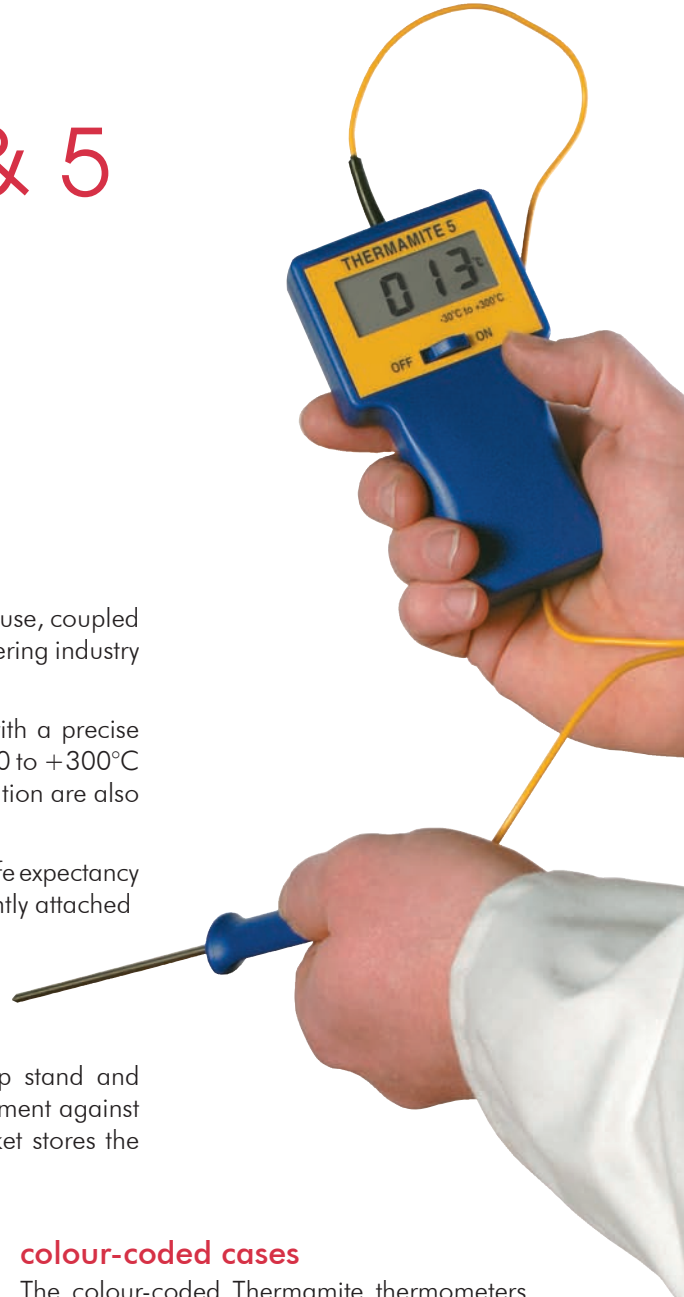

Thermamite™ 1 & 5 thermometers

- ✓ compact & robust design
- ✓ two models 0.1°C or 1°C resolution
- ✓ accuracy, flexibility & ease of use
- ✓ range -49.9 to +199.9°C or -30 to +300°C

The Thermamite thermometers offer accuracy, flexibility and ease of use, coupled with the durability and reliability that is required by the food and catering industry in helping to meet today's food hygiene legislation.

Both the Thermamite 1 and 5 incorporate a clear LCD display with a precise read-out of temperature over the range of -49.9 to +199.9°C or -30 to +300°C and a 0.1°C or 1°C resolution. Low battery and open circuit indication are also displayed, when applicable.

Both instruments are powered by a 9 volt PP3 battery with a minimum life expectancy of up to 500 hours. Each thermometer is supplied with a permanently attached rigid pointed, stainless steel food penetration probe (Ø3.3 x 108mm) and 500mm connecting lead, battery and instruction card.

| specification | Thermamite 1 | Thermamite 5 |
|---------------|-------------------|----------------|
| range | -49.9 to +199.9°C | -30 to +300°C |
| resolution | 0.1°C | 1°C |
| accuracy | ±0.5°C ±1 digit | ±1°C ±1 digit |
| sensor type | PT100 | K thermocouple |
| battery | 9 volt PP3 | |
| battery life | 500 hours | |
| display | 12.7mm LCD | |
| dimensions | 25 x 68 x 121mm | |
| weight | 140 grams | |