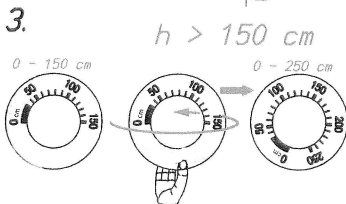

Tank Level Gauge

The **MT PROFIL** mechanical tank gauge displays the depth of water in rainwater tanks, drums or any fluid container

Suitable for tanks up to **2.5 metres** deep

Easy Installation – 1 ½" male thread. The gauge can be mounted in minutes on the top of your tank using an optional flange fitting

No batteries or wiring are needed

The gauge comes with a 90mm easy to read dial face, which registers up to 250cm depth when your tank is full and zero when empty

Calibration is easy and requires only reversal of the dial to suit a tank depth of 150cm.

3722205 Tank Level Gauge

3720001 Flange

1.

2.

3.

4.

5.

6.