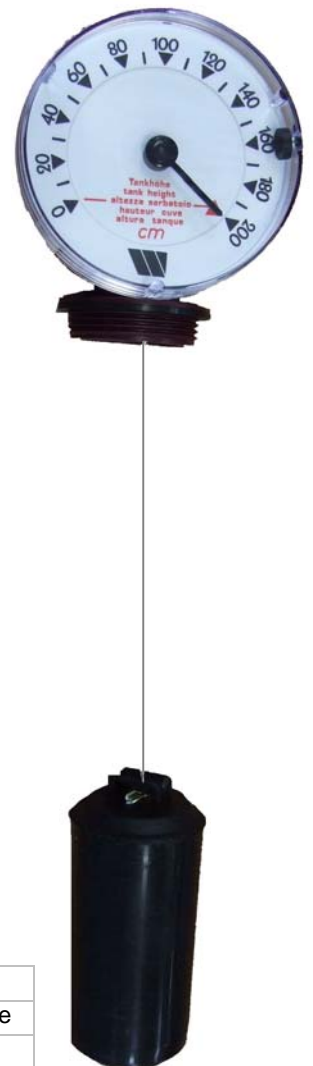

Tank Level Gauge

The **MECA** mechanical tank gauge displays the depth of water in rainwater tanks, drums or any fluid container

Suitable for tanks up to **2 metres** deep

Easy Installation – 1 ½" male thread. The gauge can be mounted in minutes on the top of your tank using a flange fitting

No batteries or wiring are needed

The gauge comes with a 90mm easy to read dial face, which registers up to 200cm depth when your tank is full and zero when empty

Calibration is easy and requires only the turn of a screw to adjust the dial for tank depths less than 200cm

Order Code	Description
3720000	Meca Tank Level Gauge
3720001	Large Back Nut