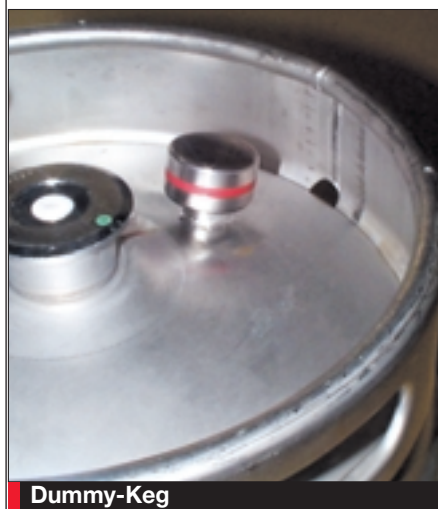

Temperature Logger for the Beverage Industry

EBI-125 A for Bottle and Keg Cleaning

in bottles

Dummy bottle

other bottle sizes (NRW, etc.) on request

EBI-125 A data logger for dummy bottle

(-40 to +125°C/140°C)

Keg-Logger

Dummy-Keg

A threaded adapter is welded into the keg (at ebro on request)

EBI-125 A Keg

(-40 to +125°C), with M10 threading, external sensor

| Description | Type | Part No. |
|-------------------------------------|---------------|------------|
| Temperature logger | EBI-125 A | 1340-1916 |
| Keg logger | EBI-125 A Keg | 1340-1959 |
| Keg adapter | | 1340-1890 |
| Dummy bottle 1.5 l | | on request |
| Dummy bottle 1.0 l | | on request |
| Dummy bottle 0.7 l, stainless steel | GDB | 1340-2250 |
| Dummy bottle 0.5 l, stainless steel | NRW | 1340-2252 |

Data Logger Sets for the Beverage Industry

EBI-Pasteur

The temperature monitoring system for pasteurization, consisting of:

- Temperature logger EBI-125 A-EM-L-6, lengths: 135mm, 190mm, 245mm, 300mm
- 2 bottle adapters EBI-FL-S
- 1 can adapter EBI-DA
- Interface-Set EBI-AE-S, Version C
- Software EBI-WINLOG 2000, professional version
- Teflon tape, case

Please indicate the needle length for the data logger in your order.

EBI-Clean

The temperature monitoring system for bottle cleaning, consisting of:

- Temperature logger EBI-125 A
- Perforated metal dummy bottle (other sizes available on request for surcharge)
- Interface-Set EBI-AE-S, Version C
- Software EBI-WINLOG 2000, professional version
- Case