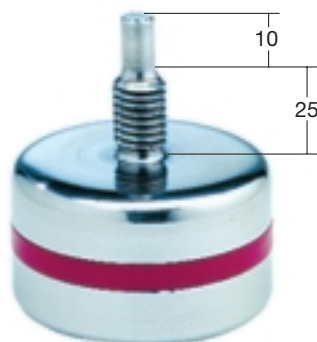

Temperature Logger for the Beverage Industry

EBI-125 A for Bottle and Keg Cleaning

in bottles

Dummy bottle

other bottle sizes (NRW, etc.) on request

EBI-125 A data logger for dummy bottle

(-40 to +125°C/140°C)

Keg-Logger

Dummy-Keg

A threaded adapter is welded into the keg (at ebro on request)

EBI-125 A Keg

(-40 to +125°C), with M10 threading, external sensor

| Description | Type | Part No. |
|-------------------------------------|---------------|------------|
| Temperature logger | EBI-125 A | 1340-1916 |
| Keg logger | EBI-125 A Keg | 1340-1959 |
| Keg adapter | | 1340-1890 |
| Dummy bottle 1.5 l | | on request |
| Dummy bottle 1.0 l | | on request |
| Dummy bottle 0.7 l, stainless steel | GDB | 1340-2250 |
| Dummy bottle 0.5 l, stainless steel | NRW | 1340-2252 |

Data Logger Sets for the Beverage Industry

EBI-Pasteur

The temperature monitoring system for pasteurization, consisting of:

- Temperature logger EBI-125 A-EM-L-6, lengths: 135mm, 190mm, 245mm, 300mm
- 2 bottle adapters EBI-FL-S
- 1 can adapter EBI-DA
- Interface-Set EBI-AE-S, Version C
- Software EBI-WINLOG 2000, professional version
- Teflon tape, case