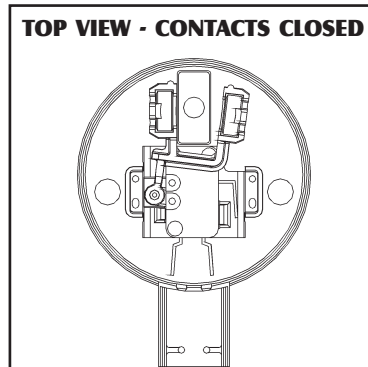

## SPECIFICATIONS

**CABLE:** flexible 18 gauge, 2 conductor (UL, CSA) SJOW

**MOUNTING BRACKET & HOSE CLAMP:** stainless steel

**LIFT ROD:** injection molded acetal plastic

**FLOAT STOP:** neoprene

**SWITCH AND FLOAT HOUSING:** high impact, corrosion resistant, PVC housing for use in non-potable water up to 52°C (125°F)

**Overall dimensions:** 30.5 cm high x 12.7 cm x 7.6 cm wide (12 inch high x 5 inch x 3 inch wide)

**Switch housing dimensions (excluding cable entrance):** 5 cm high x 7.1 cm diameter (2 inch high x 2.8 inch diameter)

**Float housing dimensions:** 6.4 cm high x 6.9 cm diameter (2.5 inch high x 2.7 inch diameter)