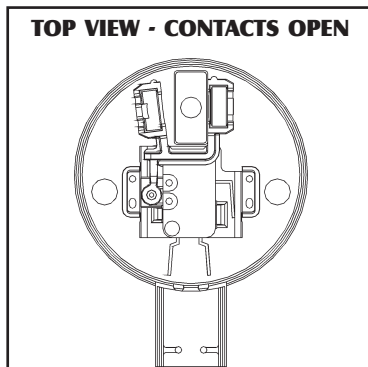

## SPECIFICATIONS

**CABLE:** flexible 18 gauge, 2 conductor (UL, CSA) SJOW

**MOUNTING BRACKET & HOSE CLAMP:** stainless steel

**LIFT ROD:** injection molded acetal plastic

**FLOAT STOP:** neoprene

**SWITCH AND FLOAT HOUSING:** high impact, corrosion resistant, PVC housing for use in non-potable water up to 52°C (125°F)

**Overall dimensions:** 30.5 cm high x 12.7 cm x 7.6 cm wide (12 inch high x 5 inch x 3 inch wide)

**Switch housing dimensions (excluding cable entrance):** 5 cm high x 7.1 cm diameter (2 inch high x 2.8 inch diameter)

**Float housing dimensions:** 6.4 cm high x 6.9 cm diameter (2.5 inch high x 2.7 inch diameter)