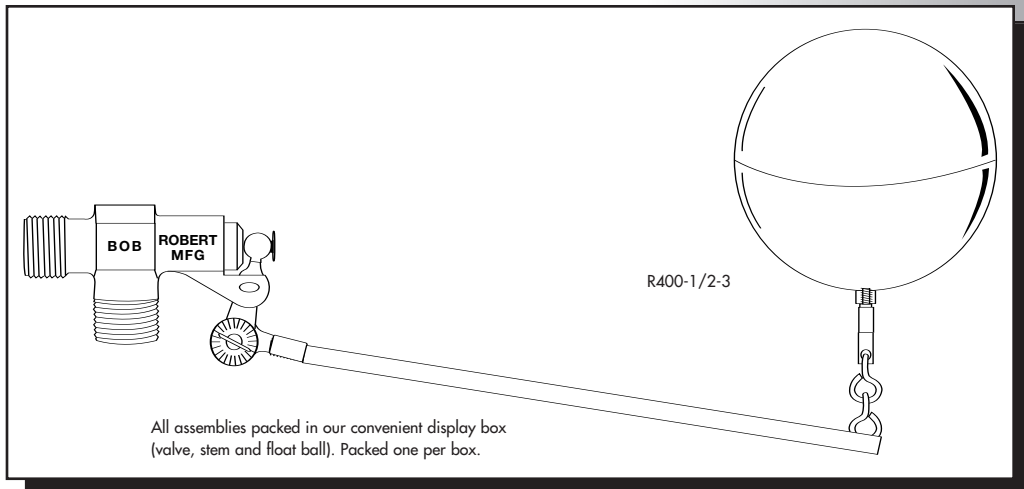

BOB® LIVESTOCK WATERING VALVE ASSEMBLIES

The unique stem and swivel arrangements of the BOB® EVERITE Livestock Float Assembly prevents damage from livestock nuzzling ... Assemblies consist of Valve, Stem, Swivel and Float Ball (copper or polypropylene). For special assemblies list parts separately, i.e., Valve, Stem and Float Ball.

R400 LIVESTOCK ASSEMBLY

ASSEMBLY NUMBER	INLET	PIPE SIZE	OUTLET	FLOAT BALL	STEM & SWIVEL	WEIGHT LBS.	MAX. INLET PRESSURE
R400-1/2-3	1/2" MIP		1/2" MIP	R440-5	1/4-20X10"	1.75	125 PSI
R400-3/4-3	3/4" MIP		3/4" MIP	R440-5	1/4-20X10"	1.94	100 PSI
R400-1-3	1" MIP		1" MIP	R440-6	1/4-20X10"	2.38	100 PSI

BOB® LIVESTOCK VALVE REPLACEMENT PARTS

STEM & SWIVEL ASSEMBLY

PART NUMBER	STEM TYPE	SWIVEL TYPE	WEIGHT LBS.
R380	1/4-20X10"	1/4-20	.18
R380-1	1/4-20X10"	5/16-18	.18
R384-1	3/8-16X12"	5/16-18	.20
R384-2	3/8-16X12"	3/8-16	.20
R385	1/8" MIP X 16"	1/4-20	.31
R386-1	5/16-18X12"	5/16-18	.20
R386-2	5/16-18X12"	1/4-20	.20

BOB® EVERITE STEM

PART NUMBER	STEM TYPE	WEIGHT LBS.
R431-10	1/4-20X10"	.12
R432-16	1/8" MIP X 16"	.25
R433-12	5/16-18 X 12"	.14
R436-12	3/8-16 X 12"	.14

V202 SWIVEL, "S" HOOKS & SWIVEL WITH CHAIN

• Freeze Free